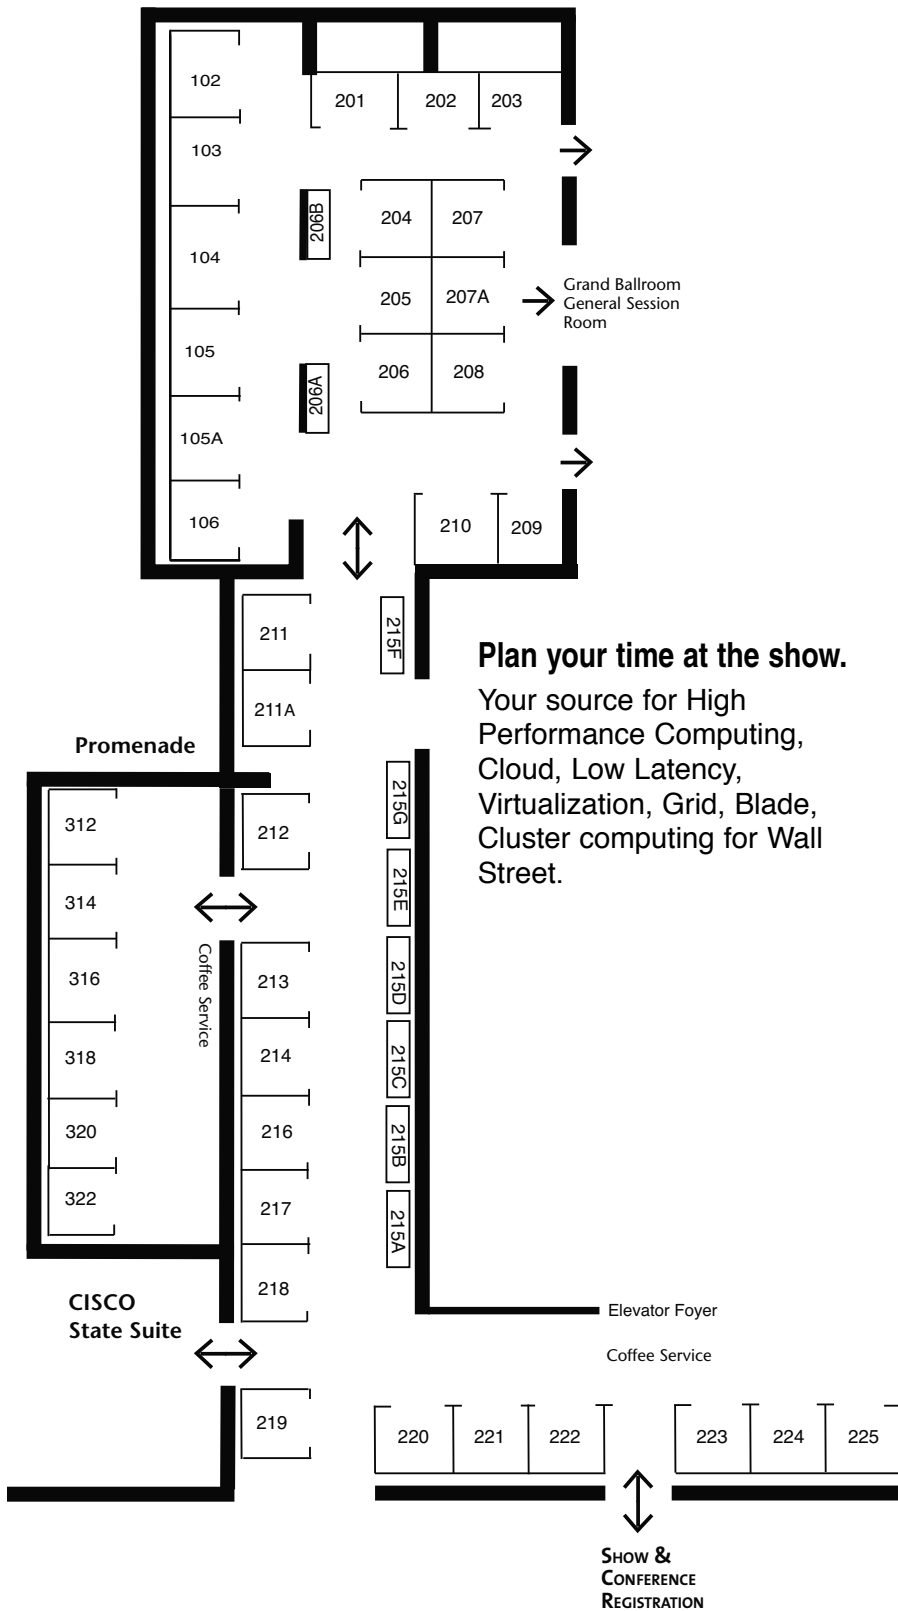

September 14, Monday Roosevelt Hotel, New York, NY

Madison Ave at East 45th St. next to Grand Central Station

Partial List of Exhibitors

as of 9/2/09

29West	105
A-Team Group	206A
ADVA Optical Networking	215G
Aleri	220
Appro International, Inc.	213
Arista Networks	224
Atrato, Inc.	316
BLADE Network Technologies	205
CDW	312
Ciena	215F
Cisco Systems, Inc.	State Suite
Cloudsoft	202
Correlix	215A
Corvil	219
cPacket Networks Inc	320
Dell Inc.	206
Exegy, Inc.	211
eXludus Technologies, Inc.	215E
Forsythe Technology, Inc.	209
Fujitsu America	201
Fulcrum Microsystems, Inc.	217
Global Investment Technology	Special
Green Data Solutions, LLC	314
Hewlett-Packard	207
HPCwire	206B
IBM Corporation	208
Integration Developer News	Special
Intel Corporation	206
InterSystems Corporation	105A
Linux Journal	Special
LinuxPro Magazine	Special
Mellanox Technologies	212
Microsoft	207A
Microway, Inc.	218
Myricom, Inc.	215B
Obsidian Strategies Inc.	318
Penguin Computing	104
The Portland Group	225
QLogic	204
Red Hat	102
Redline Trading Solutions	215C
rPath, Inc.	222
RTI	211A
SD Times/BZ Media	Special
SeaNet Technologies Inc.	221
Securities Industry News	Special
SGI	215D
Solace Systems	214
Spectra Logic	322
STAC	103
Sun Microsystems, Inc.	210
Super Micro Computer, Inc.	203
Tervela Inc.	223
Texas Memory Systems	216
Wall Street Technology Association	Special
Windows in Financial Services	Special
Zircon Computing	106

Plan your time at the show.

Your source for High Performance Computing, Cloud, Low Latency, Virtualization, Grid, Blade, Cluster computing for Wall Street.